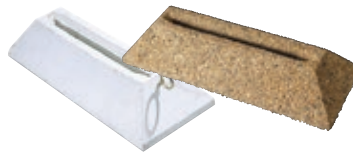

Size (D x H)

381 x 533 mm / 15 x 21 in

D Newport

Size (D x H)

381 x 533 mm / 15 x 21 in

More ideas at BarkmanConcrete.com.

Actual colours may vary.

Splash Pads

Tree Grates

Bumper Curbs

Rain Drain/Floor Drain

Snuffers

Bollards

Bike Stands

Boat Ramp

Barkman Accessories