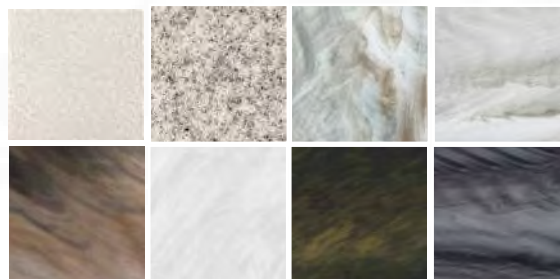

Left to right: Gypsum, Sahara, Smokey Mountain, Glacier Mountain, Tuscan Sun, Silver Marble, Storm Clouds and Midnight Canyon

Cabinet Colors Colors

Your Vita Spa is available in eight vibrant colors to complement the beauty of its design.