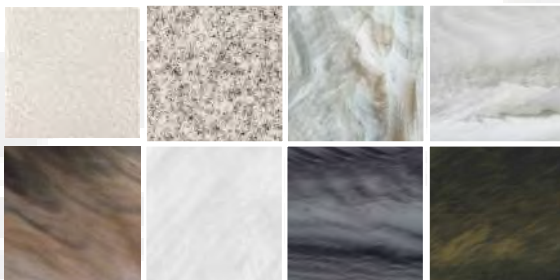

AVAILABLE ACRYLIC COLOURS

Colors

Your Vita Spa is available in eight vibrant colors to complement the beauty of its design.

Left to right: Gypsum, Sahara, Smokey Mountain, Glacier Mountain, Tuscan Sun, Silver Marble, Storm Clouds and Midnight Canyon